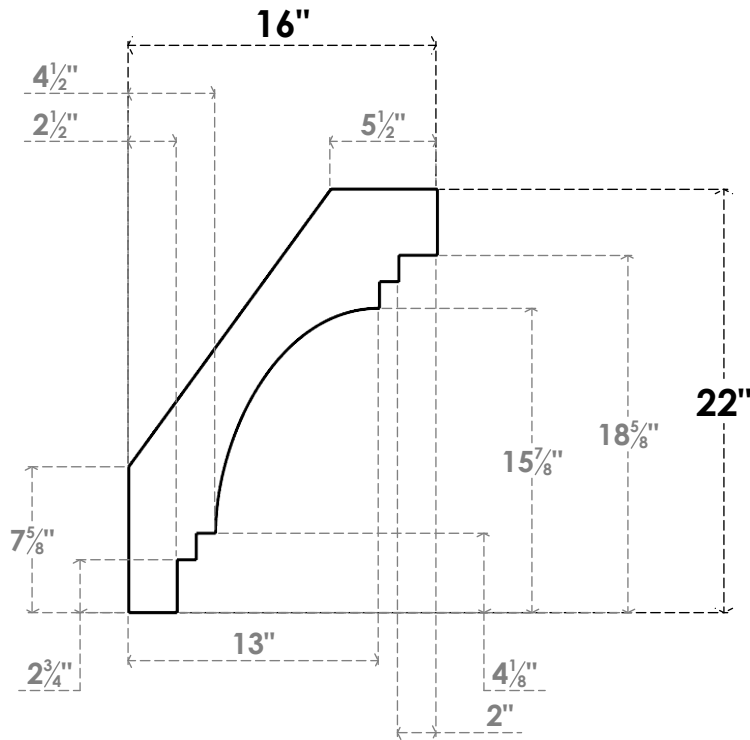

# ITEM NUMBER: BRCPO030X16000X2200PEC

3"W X 16"D X 22"H PESCADERO ARCHITECTURAL GRADE PVC OPEN BRACE

**SIDE PROFILE**

**FRONT PROFILE**

**ISOMETRIC**

EKENA MILLWORK  
2300 WEST MAIN ST.  
CLARKSVILLE, TX 75426  
TOLL FREE: 866-607-0453  
WWW.EKENAMILLWORK.COM