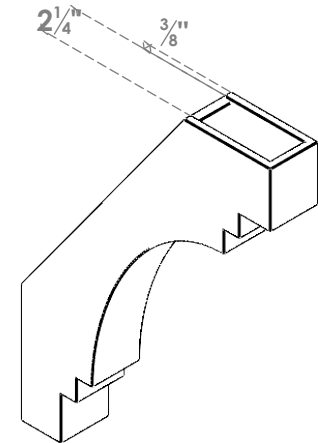

# ITEM NUMBER: BRCPO030X16000X2200PEC

3"W X 16"D X 22"H PESCADERO ARCHITECTURAL GRADE PVC OPEN BRACE

**SIDE PROFILE**

**FRONT PROFILE**

**ISOMETRIC**

EKENA MILLWORK  
2300 WEST MAIN ST.  
CLARKSVILLE, TX 75426  
TOLL FREE: 866-607-0453  
WWW.EKENAMILLWORK.COM