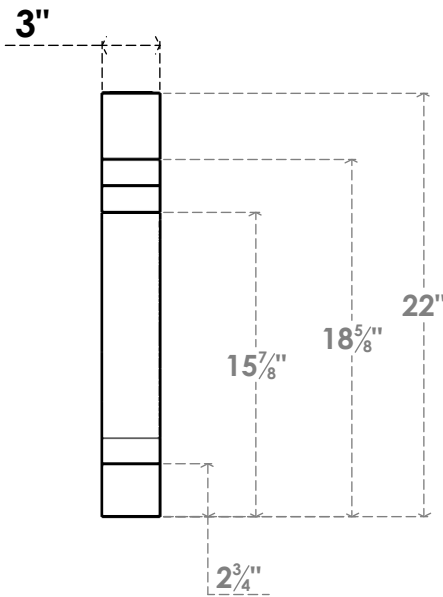

# ITEM NUMBER: BRCPO030X16000X2200PEC

3"W X 16"D X 22"H PESCADERO ARCHITECTURAL GRADE PVC OPEN BRACE

**SIDE PROFILE**

**FRONT PROFILE**

**ISOMETRIC**

EKENA MILLWORK  
2300 WEST MAIN ST.  
CLARKSVILLE, TX 75426  
TOLL FREE: 866-607-0453  
WWW.EKENAMILLWORK.COM

## NOTES

1. INSTALLATION TO BE COMPLETED IN ACCORDANCE WITH MANUFACTURER'S SPECIFICATIONS.
2. DRAWING MAY NOT BE TO SCALE
3. THIS DRAWING IS INTENDED FOR DESIGN AND PLANNING PURPOSES ONLY.
4. ALL INFORMATION CONTAINED HEREIN WAS CURRENT AT THE TIME OF DEVELOPMENT BUT MUST BE REVIEWED AND APPROVED BY THE PRODUCT MANUFACTURER TO BE CONSIDERED ACCURATE.
5. ARCHITECTURAL GRADE PVC PRODUCTS ARE MADE FROM EXPANDED CELLULAR PVC AND COME NATURALLY WHITE BUT MAY BE PAINTED